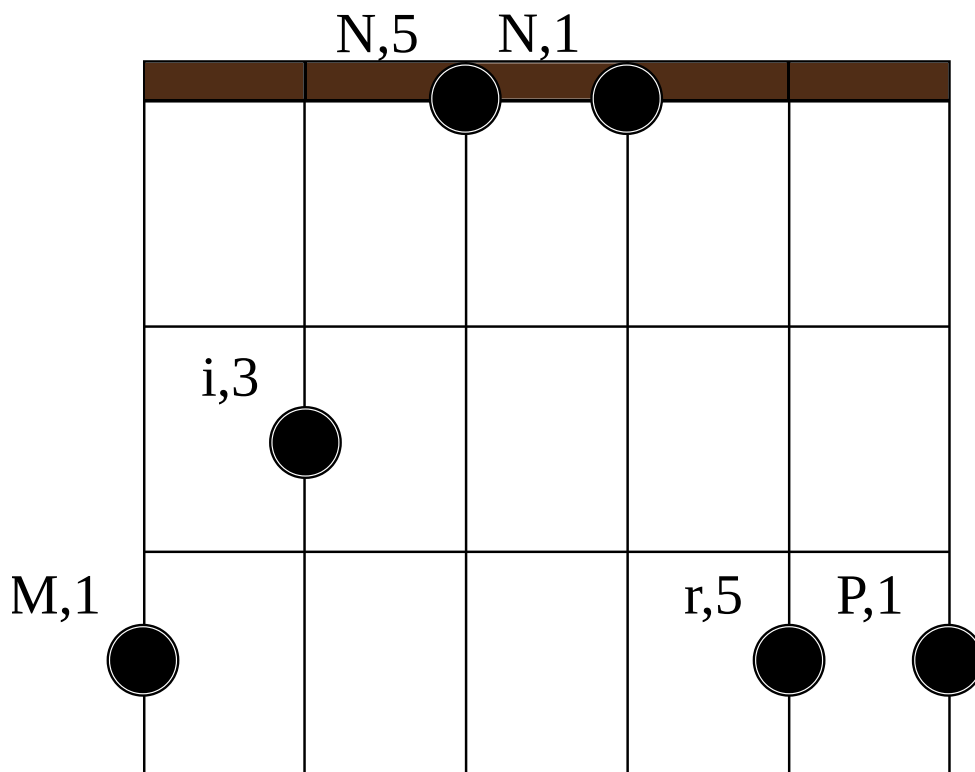

- Finger Key:**
- i = Index
 - M = Middle
 - r = Ring
 - P = Pinky
 - N = None (Open)

G

ROOT POSITION
FORWARD POSITION
ROOT 6

G				B			D				
1	x	x	x	3	x	x	5	x	x	x	x

Scale Compatibility:

- Ionian - △(major)
- Lydian - △(major)
- Mixolydian - △(major)

Relative Minor = Em

Staff Illustration:

Common Progressions:

G	C	D
I	IV	V
Am	D7	G
iim	V7	I